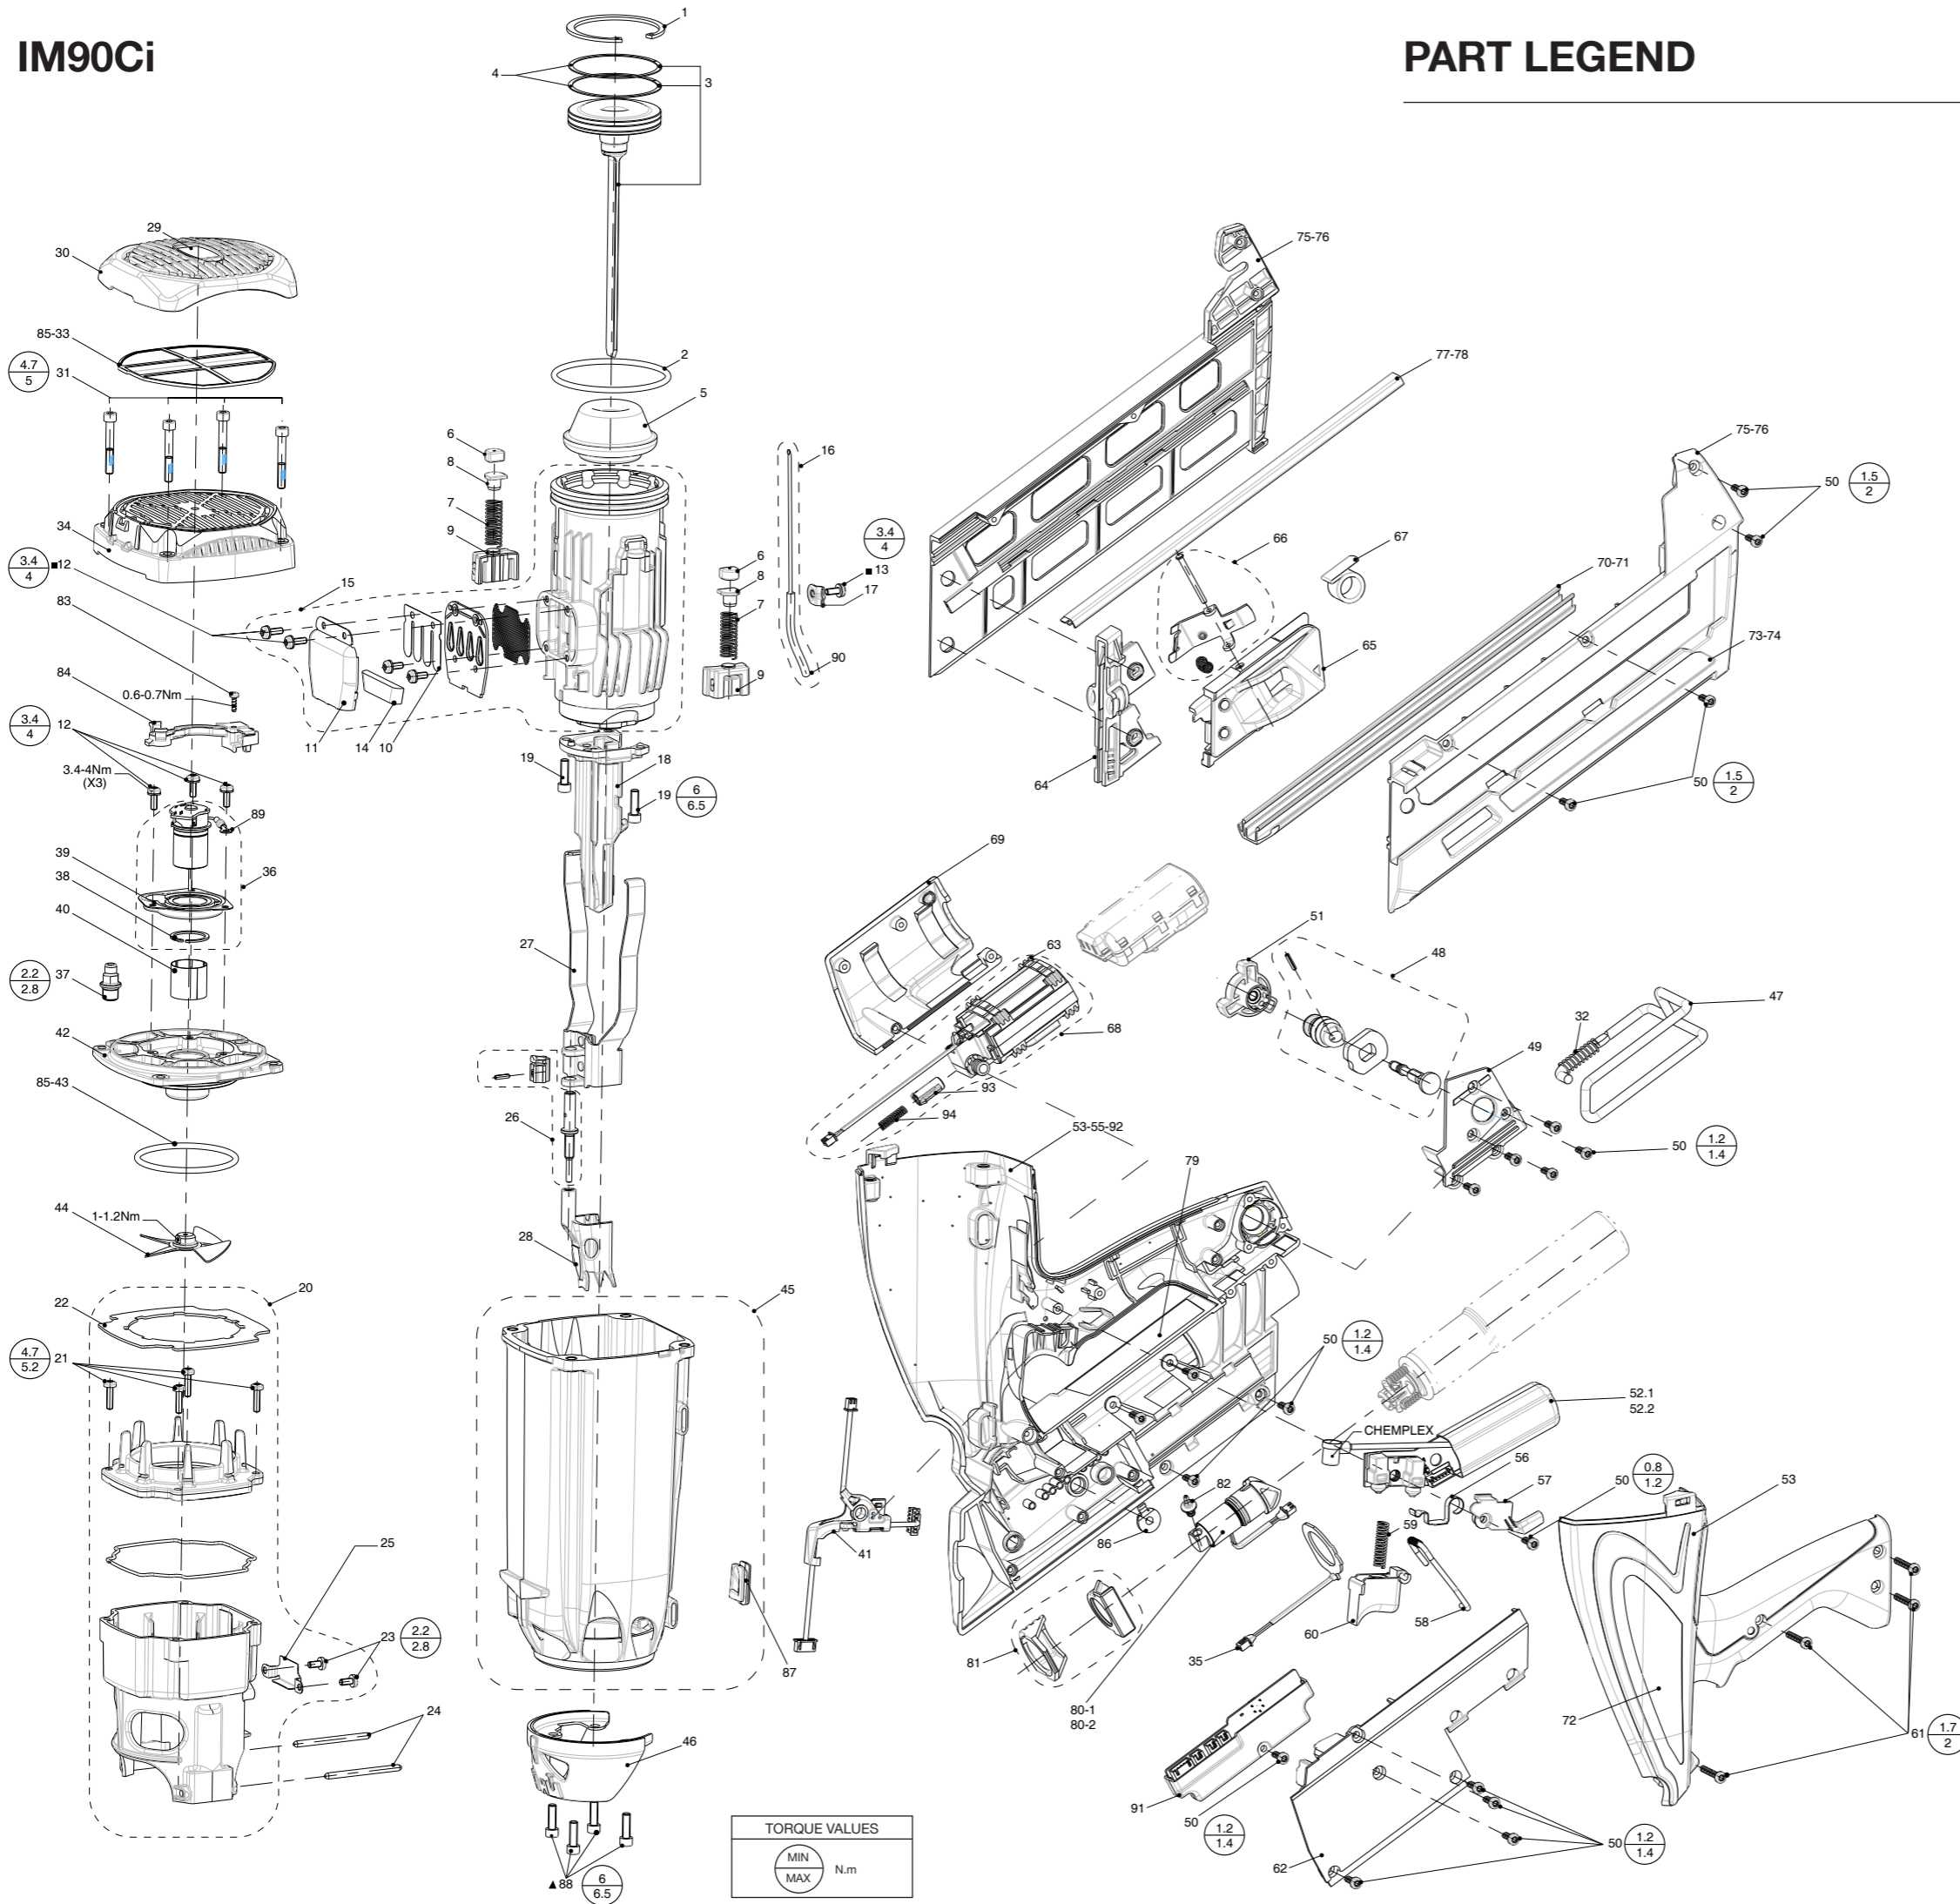

## PART LEGEND

Part No. 010390 (EU), 010392 (CA), 010393 (ANZ)

1	336680	1	Retainer ring
2	013743	1	Cylinder o-ring
3	013735	1	Piston assembly
4	336670	2	Piston ring
5	013778	1	Bumper
6	013758	2	Rubber stop
7	013779	2	Combustion chamber spring
8	019071	2	Combustion chamber spring guide
9	019072	2	Combustion chamber spring assembly
10	336560	1	Reed valve
11	336580	1	Muffler cover
■ 12	405141	5	Screw swage form 4-11
■ 13	405140	1	Screw swage form 4-9
14	336570	1	Muffler
15	013751	1	Cylinder assembly
16	013737	1	Injection pipe assembly
17	013738	1	Bracket fuel line
18	013757	1	Nose
■ 19	013796	2	Screw CHC M5-16
20	013749	1	Combustion Chamber Assembly
21	900456	4	Screw swage form 4-15
22	013750	1	Seal
23	013805	2	Screw taptite 4x8
24	013781	2	Combustion chamber stop pin
25	019073	1	Combustion chamber lock out
26	013742	1	Knob assembly
27	013744	1	Upper probe assembly
28	019074	1	Probe
29	013791	1	Grill label
30	013790	1	Grill assembly
31	013797	4	Screw CHC M5-35
32	019075	1	Hook spring
33	013748	1	Filter
34	013770	1	Cap
35	019076	1	Antenna
36	019077	1	Motor assembly
37	013731	1	Spark plug assembly (901706)
38	321610	1	Retaining ring
39	334310	1	Motor mount
40	321590	1	Motor sleeve
41	019078	1	Wire assembly
42	013740	1	Cylinder head
43	321650	1	Cylinder head O-Ring
44	321660	1	Fan blade assembly
45	013769	1	Carter
46	013787	1	Nose protection
47	019079	1	Hook assembly
48	013792	1	Magazine ball assembly
49	019081	1	Cover ball
50	013798	19	Screw Eco-syn Torx 4x12
51	013793	1	Magazine knob
52-1	019096	1	Red S-MEFI
52-2	019097	1	Black S-MEFI
53	019082	1	Handle assembly
55	019083	1	Handle label
56	013734	1	Contact level
57	013785	1	Contact plate
58	019084	1	Combustion chamber lock bar
59	013783	1	Trigger spring
60	013782	1	Trigger
61	013799	4	Screw Eco-syn Torx 4x25
62	019085	1	Handle cover
63	019095	1	Battery terminal
64	013741	1	Shear block
65	013761	1	Follower assembly
66	013762	1	Follower button assembly
67	013767	1	Follower spring
68	019086	1	Battery terminal assembly
69	019092	1	Battery cap
70	013764	1	Cover plate magazine (short)
71	013765	1	Cover plate magazine (long)
72	019115	1	Assembly carter labels
73	019099	1	Magazine label (short)
74	019101	1	Magazine label (long)
75	013759	1	Magazine assembly (short)
76	013760	1	Magazine assembly (long)
77	013763	1	Nail channel (short)
78	013766	1	Nail channel (long)
79	019087	1	Name plate label
80-1	019116	1	Red electrovalve assembly
80-2	019117	1	Black electrovalve assembly
81	019088	1	Eject button assembly
82	013739	1	Electrovalve plug connection
83	404702	1	Screw thread forming 6 x 3/8
84	013808	1	Wires guide
85	013231	1	Maintenance kit (filter + o'ring)
86	019089	1	Power button
87	013812	1	Electrovalve heat protection
▲ 88	013813	4	Screw CHC M5-16
89	014771	1	Fan motor ground wire
90	014772	1	Rubber fuel injection tube
91	019091	1	DEL assembly
92	019118	1	Gauges sticker
93	019093	1	Battery pusher
94	019094	1	Battery pusher spring